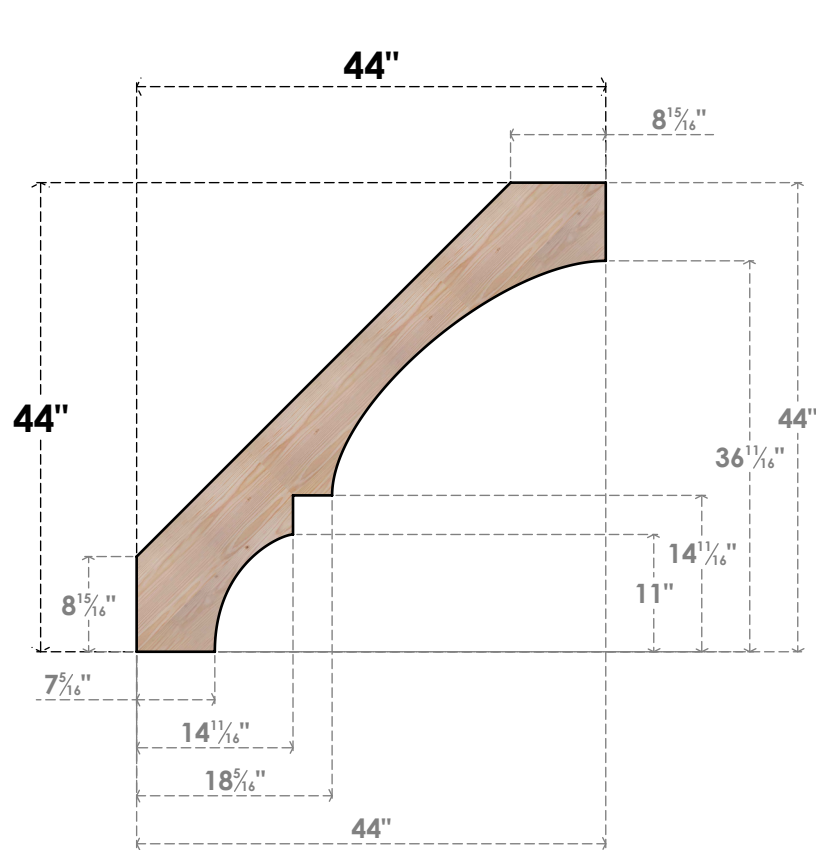

BRC06X44X44BOA00SDF

5 1/2"W X 44"D X 44"H BALBOA SMOOTH BRACE, DOUGLAS FIR

SIDE

FRONT

EKENA MILLWORK
 2300 WEST MAIN ST.
 CLARKSVILLE, TX 75426
 TOLL FREE: 866-607-0453
 WWW.EKENAMILLWORK.COM

NOTES

1. INSTALLATION TO BE COMPLETED IN ACCORDANCE WITH MANUFACTURER'S SPECIFICATIONS.
2. DRAWING MAY NOT BE TO SCALE
3. THIS DRAWING IS INTENDED FOR DESIGN AND PLANNING PURPOSES ONLY.
4. ALL INFORMATION CONTAINED HEREIN WAS CURRENT AT THE TIME OF DEVELOPMENT BUT MUST BE REVIEWED AND APPROVED BY THE PRODUCT MANUFACTURER TO BE CONSIDERED ACCURATE.
5. PRODUCTS ARE NOT KILN DRIED. THIS ITEM IS UNIQUE AND WILL CONTAIN THE NATURAL VARIATIONS THAT THE WOOD SPECIES OFFERS. THIS MAY RESULT IN VARIATIONS UP TO 1/4"